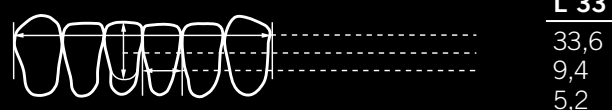

32
32 + 34
34
34
34 + 36
36

S 43
S 44
S 48
S 50

L 33 + L 35 + L 36
L 33 + L 35 + L 36 + L 38
L 38 + L 39
L 38 + L 39

30 + 32
30 + 32 + 34
34 + 36
36

Examples

T 42
42,4
9,6
8,0

30 U
29,1

L 33
33,6
9,4
5,2

30 L
31,4
8,1

Everybody's Delara

Delara meets every need offering a lively surface structure and unique layering, along with modern and bright shading for a fresh and vivid appearance.

- **Easy handling for predictable results:** freedom during set-up without excessive grinding or changing the basic shape and layering effects. The polishing buffer, basal grinding reserve and optimized incisal edge simplify the set-up process.
- **Flexibility:** bigger interdental space, full range of shades, process-optimized and anatomical forms – for all indications and set-up options.
- **Aesthetics:** blueish effect for a fresh and lively appearance, along with modern shading, a vivid surface structure and dynamic light refraction.