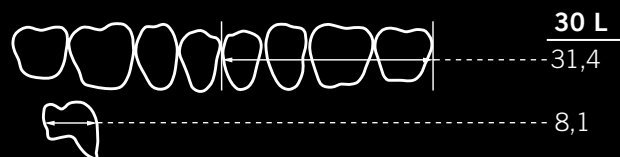

Posteriors
30 + 32
30 + 32
32 + 34
32 + 34
36

O 43
O 47
O 51

L 33 + L 35 + L 36
L 38 + L 39
L 38 + L 39

30 + 32
34
36

R 45
R 46
R 47
R 48
R 49
R 52

L 33 + L 35
L 33 + L 35 + L 36
L 38 + L 39
L 36 + L 38
L 38 + L 39
L 38 + L 39

32
32 + 34
34
34
34 + 36
36

S 43
S 44
S 48
S 50

L 33 + L 35 + L 36
L 33 + L 35 + L 36 + L 38
L 38 + L 39
L 38 + L 39

30 + 32
30 + 32 + 34
34 + 36
36

Examples

T 42
42,4
9,6
8,0

30 U
29,1

L 33
33,6
9,4
5,2

30 L
31,4
8,1

Everybody's Delara

Delara meets every need offering a lively surface structure and unique layering, along with modern and bright shading for a fresh and vivid appearance.

- **Easy handling for predictable results:** freedom during set-up without excessive grinding or changing the basic shape and layering effects. The polishing buffer, basal grinding reserve and optimized incisal edge simplify the set-up process.
- **Flexibility:** bigger interdental space, full range of shades, process-optimized and anatomical forms – for all indications and set-up options.
- **Aesthetics:** blueish effect for a fresh and lively appearance, along with modern shading, a vivid surface structure and dynamic light refraction.